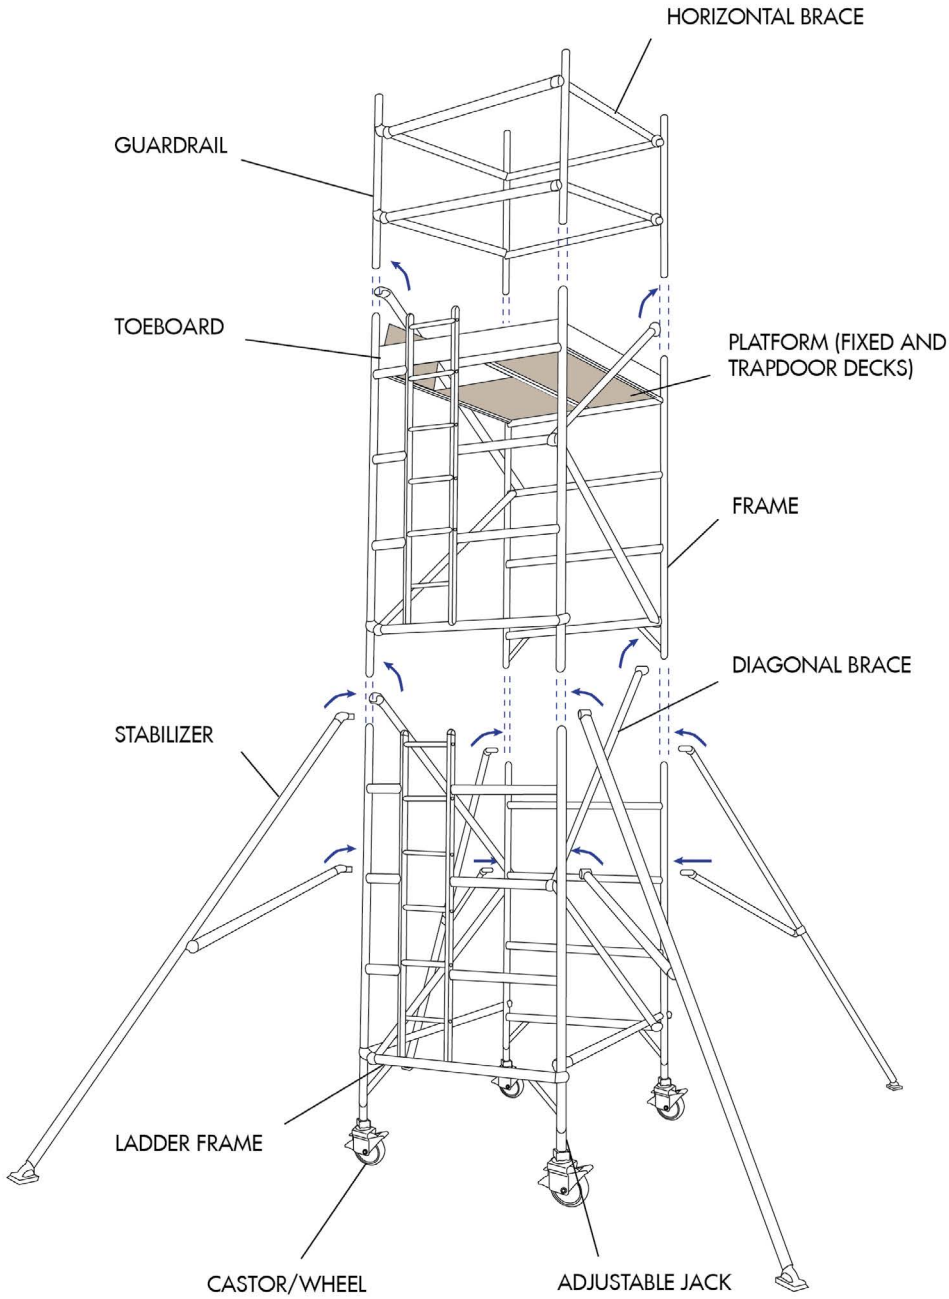

# SCAFFOLDING OVERVIEW

 **MAIN COMPONENTS**

BRACE/CLAMPS

TRAPDOOR

STABILIZER/OUTRIGGER

TOEBOARD

BASE PLATE

SAFETY HARNESS

CHEQUERED PLATE

**ADDITIONAL OPTIONS**

FRAME SECURING LOCK  
(FOR CRANE LIFT)

8 INCH WHEEL  
WITH JACK

5 INCH WHEEL