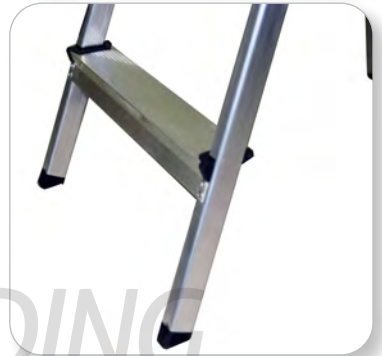

# PLATFORM LADDER

- ▶ Light weight, easy to use, carry and store
- ▶ Wide grooved steps
- ▶ Guardrail at 600mm height ensures worker's safety
- ▶ Single plate of aluminium/steel forms a sturdy platform
- ▶ Front ascent only meant for single person use

PLATFORM LADDER

LOAD CAPACITY: 125 KG

ITEM CODE	STEPS + PLATFORM	PLATFORM HEIGHT		FREESTANDING HEIGHT		WORKING HEIGHT *		APPROXIMATE WEIGHT
		METRES	FEET	METRES	FEET	METRES	FEET	KILOGRAMS
ALPF 3	2 + 1	0.4	1'4"	1	3'3"	2.4	7'10"	2.3
ALPF 4	3 + 1	0.9	2'11"	1.3	4'3"	2.9	9'6"	3.1
ALPF 5	4 + 1	1.1	3'7"	1.6	5'3"	3.1	10'2"	3.9
ALPF 6	5 + 1	1.4	4'7"	1.8	5'11"	3.4	11'2"	4.5
ALPF 7	6 + 1	1.6	5'3"	2.1	6'11"	3.6	11'10"	5.1
ALPF 8	7 + 1	1.9	6'3"	2.3	7'7"	3.9	12'10"	5.6